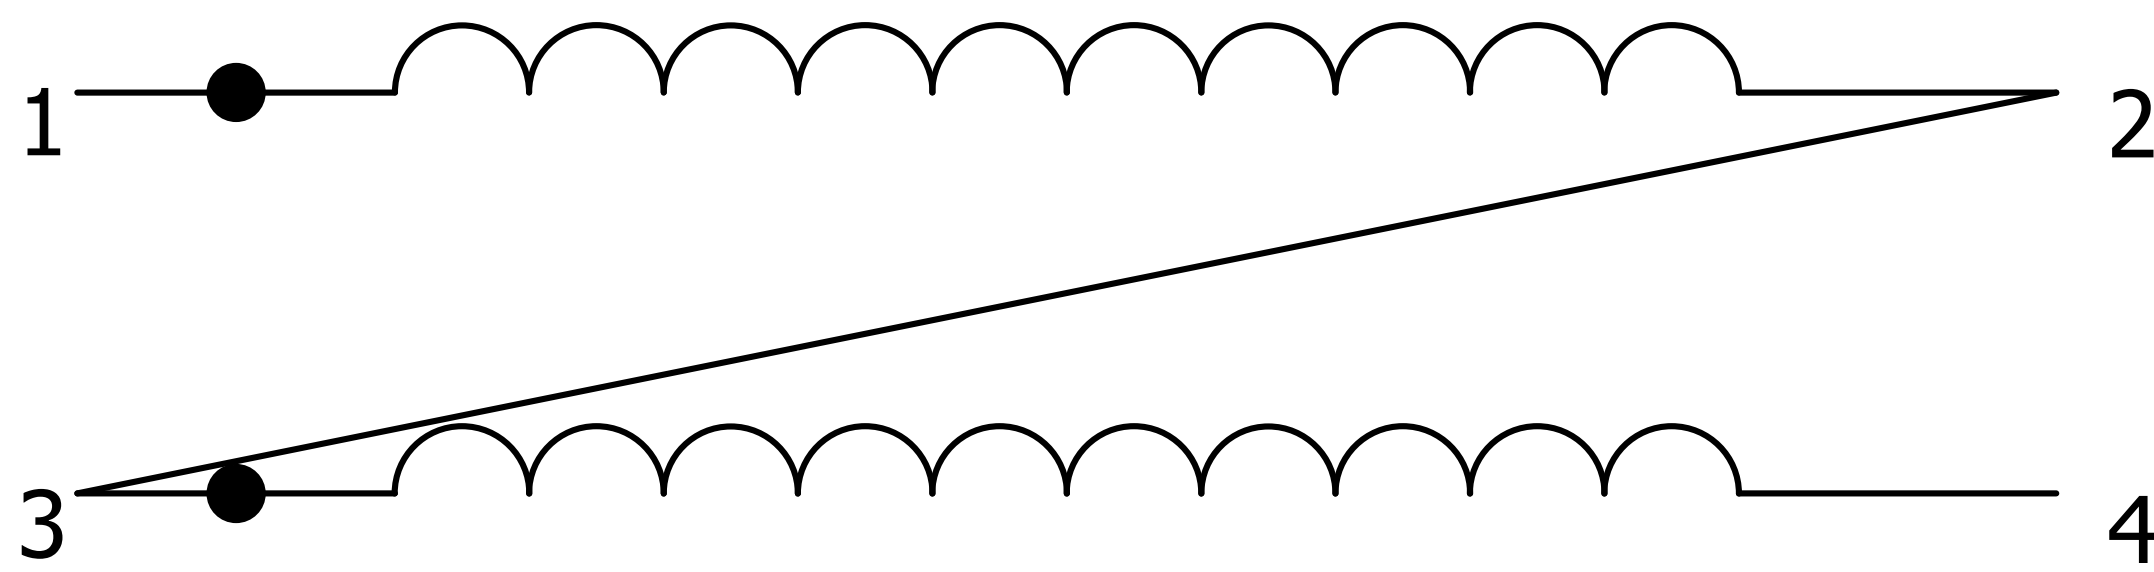

40000 SERIES
ELECTRICAL SCHEMATICS

TERMINAL
ARRANGEMENT
SERIES
CONNECTION

PARALLEL
CONNECTION

DRAWN	P.PALUCH	PICO	143 Sparks Ave	
CHECKED	H. VIDAURRE		Village of Pelham, NY 10803	
QA		Electronics		
MFG		40000 SERIES		
APPROVED		SIZE	DWG NO	REV
REVISION DATE	06/06/2023	C		1
		SCALE	NTS	www.picoelectronics.com