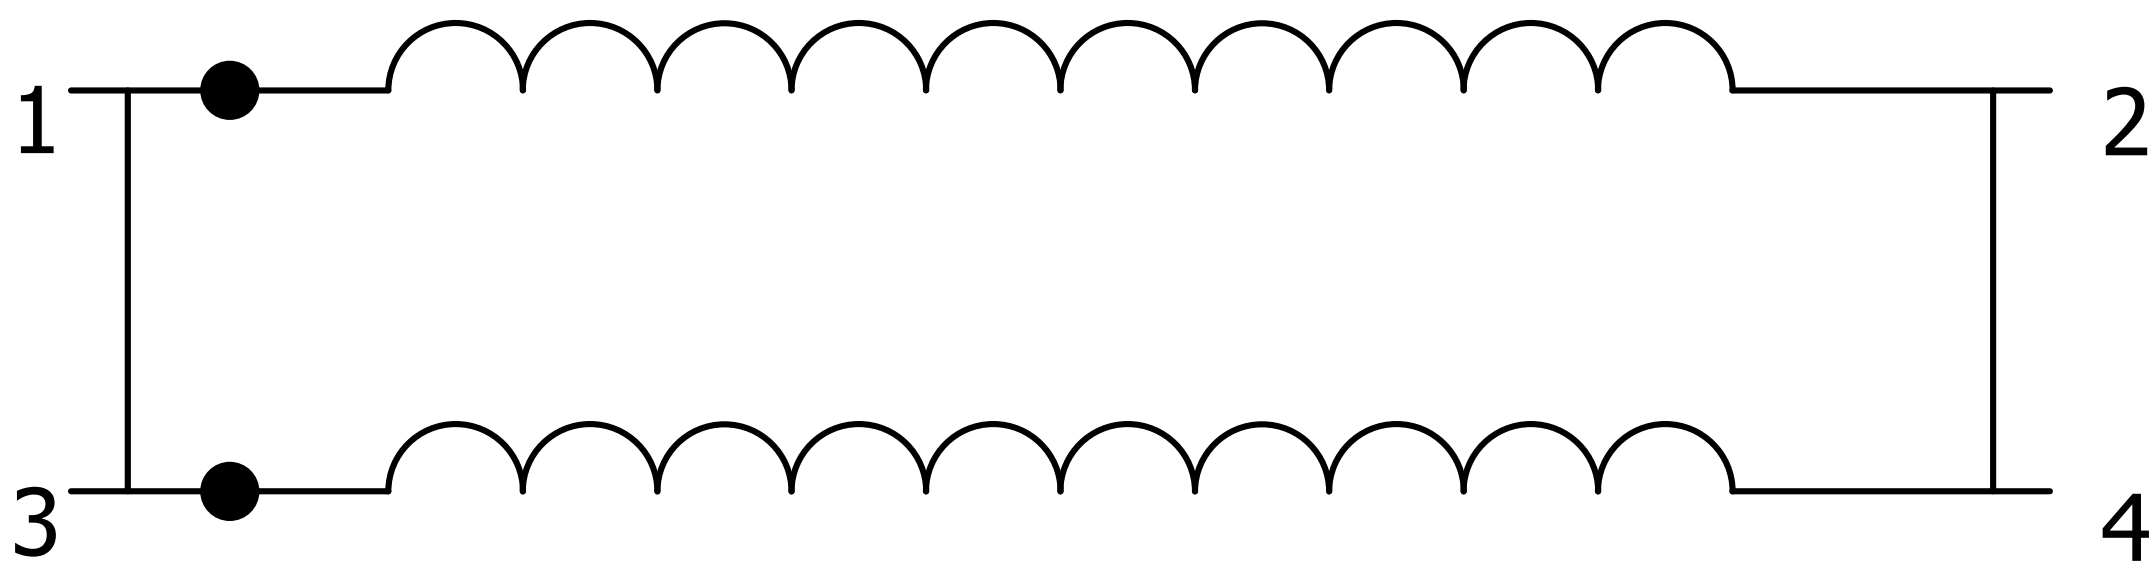

40000 SERIES
ELECTRICAL SCHEMATICS

TERMINAL
ARRANGEMENT
SERIES
CONNECTION

PARALLEL
CONNECTION

DRAWN	P.PALUCH	PICO	143 Sparks Ave	
CHECKED	H. VIDAURRE		Village of Pelham, NY 10803	
QA		Electronics		
MFG		40000 SERIES		
APPROVED		SIZE	DWG NO	REV
REVISION DATE	06/06/2023	C		1
		SCALE	NTS	www.picoelectronics.com